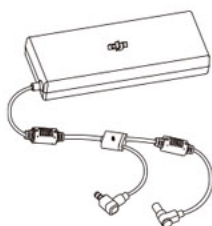

## In the Box

Please check that all of the following items are included in your Inspire 2 package. If any item is missing, please contact DJI or your local dealer.

Aircraft Body x1

Remote Controller x1

Propellers (Pair) x4

Intelligent Flight Battery (TB50) x2

Battery Charger x1

Charging Hub x1

Power Cable\* x1

USB Cable (with Double A Ports)\* x1

Micro SD Card (16GB)\* x1

Vision System Calibration Plate\* x1

Gimbal Damper\* x3